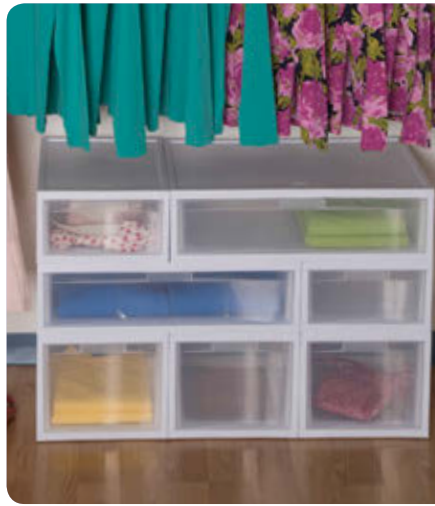

Modular Drawers are ideal for storing shoes, clothing, linens and more in a closet, mudroom, laundry room or any area around the home.

narrow drawer

17 $\frac{1}{8}$ " D x 8" W x 7" H
43.5 cm x 20.3 cm x 17.8 cm

large tall drawer

17 $\frac{1}{8}$ " D x 24" W x 10 $\frac{3}{8}$ " H
43.5 cm x 61 cm x 26.4 cm

Closet with Shoe Storage

includes:
6 narrow drawers
1 large tall drawers

Large Closet

includes:
2 medium drawers
3 medium tall drawers
2 large drawers